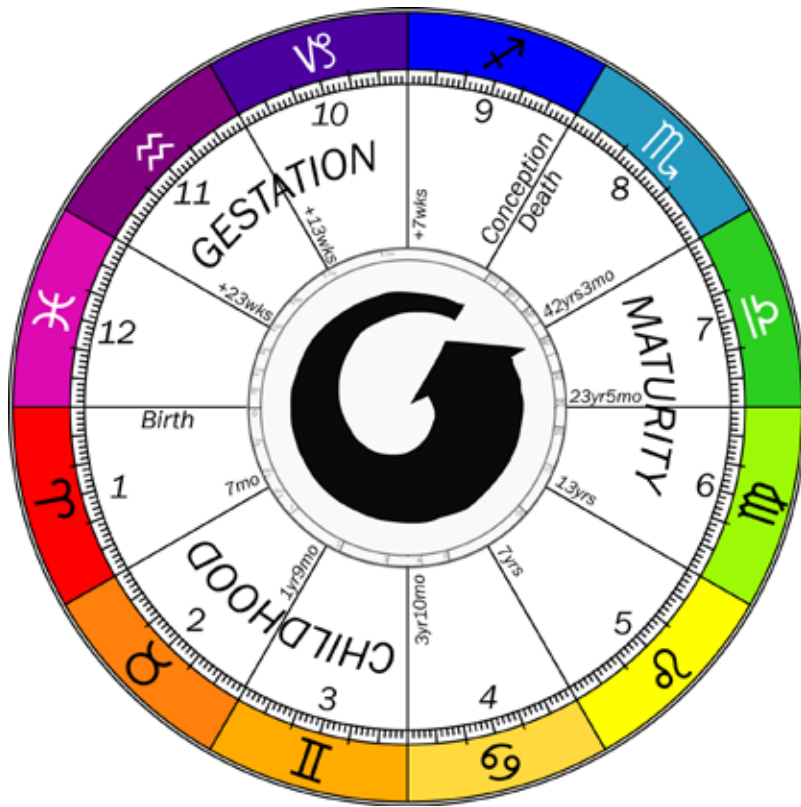

# Dynamic Chaotic Micro-Astrology Illustrations and Tables © A T Mann 2012

**Life Time Astrology Wheel**

The life is divided into four octaves: Gestation, Childhood, Maturity and Transcendence. You can date when in life planets and house cusps "register" by using the wheel above or the table below. *Gestation* (physical body) begins at C9 and ends at birth(ASC); *Childhood* (emotional body) begins at C1 and ends at C5; *Maturity* (mental body) begins at C5 and extends to or beyond C9, the archetypal death and conception point. Gestation has a double function because it is also the fourth *Transcendent* or *Transpersonal* octave where our drive to express the true Self beyond the physical world is manifest. This diagram shows the archetypal position of house cusps and octaves. An actual horoscope using Placidus houses has its own unique transition times between houses using the table below.

## The Cylinder of Life

Our astrological life in time is lived through a symbolic cylinder beginning at conception. As we age the cylinder fills up with memories and experiences. Planets register at certain levels of the cylinder and aspects connect them through the timeless centre of the horoscope. The movements of the planets spiralling through the cylinder makes a pattern similar to that of the genetic molecule DNA.