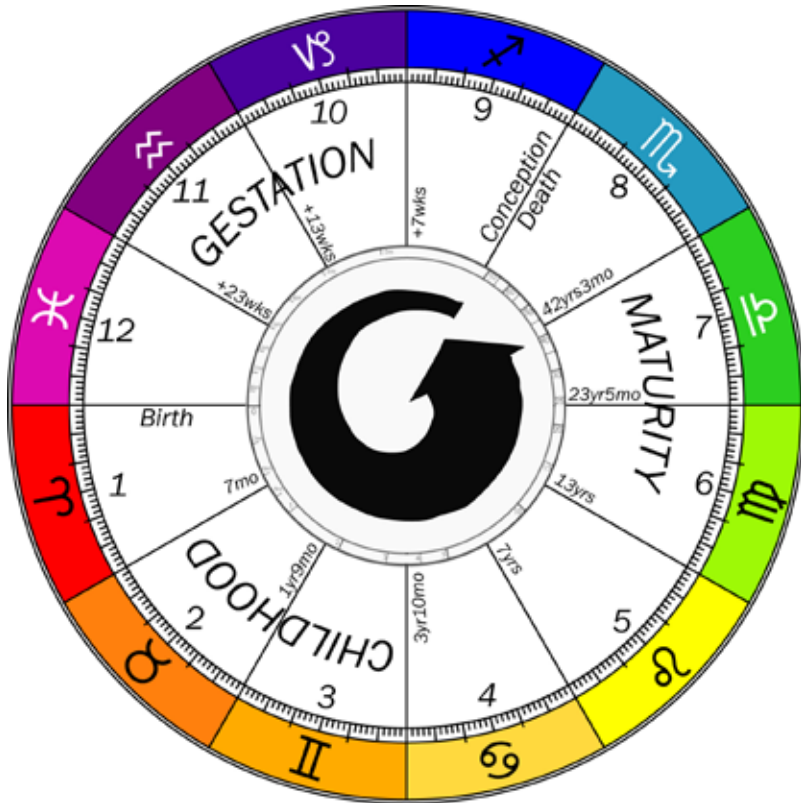

# A New Vision of Astrology

Illustrations and Tables © A T Mann 2017

Life Time Astrology Wheel

Life is divided into four octaves: Gestation, Childhood, Maturity and Transcendence. You can date when in life planets and house cusps "register" by using the wheel above. Gestation (physical body) is from C9 to birth(ASC); Childhood (emotional body) is from ASC to C5; Maturity (mental body) is from C5 to or beyond C9, the archetypal death and conception point. Gestation has a double function because it is also the fourth Transcendent or Transpersonal octave, where we manifest our drive to express the true Self beyond the physical world. This diagram shows the archetypal position of house cusps and octaves. An actual horoscope using Placidus houses has its own unique transition times between houses' and signs'.

The Cylinder of Life

Our astrological life in time is lived through a symbolic cylinder beginning at conception. As we age the cylinder fills up with memories and experiences. Planets register at certain levels of the cylinder and aspects connect them through the timeless centre of the horoscope. The movements of the planets spiralling through the cylinder makes a pattern that resonates with the genetic molecule DNA.

**Contact:** A.T. Mann (917) 596-2108  
 atmann@atmann.net www.atmann.net

Our Sun travels around the galactic center one million miles a day, creating a spiral pattern in time that resonates with the DNA molecule. Link: <https://www.youtube.com/watch?v=rqmH359zejE>