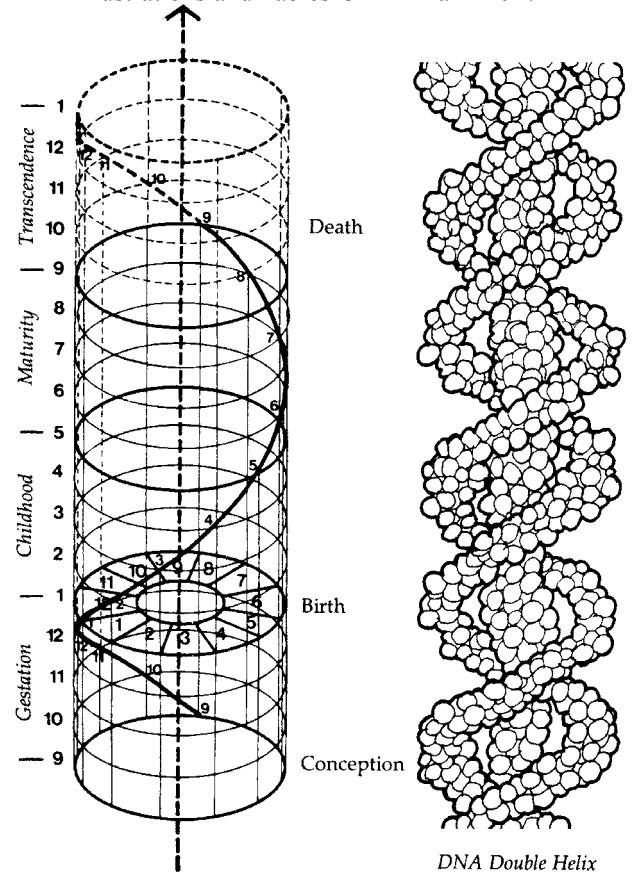

# A New Vision of Astrology

Illustrations and Tables © A T Mann 2017

Life Time Astrology Wheel

Life is divided into four octaves: Gestation, Childhood, Maturity and Transcendence. You can date when in life planets and house cusps "register" by using the wheel above. Gestation (physical body) is from C9 to birth(ASC); Childhood (emotional body) is from ASC to C5; Maturity (mental body) is from C5 to or beyond C9, the archetypal death and conception point. Gestation has a double function because it is also the fourth Transcendent or Transpersonal octave, where we manifest our drive to express the true Self beyond the physical world. This diagram shows the archetypal position of house cusps and octaves. An actual horoscope using Placidus houses has its own unique transition times between houses' and signs'.

The Cylinder of Life

Our astrological life in time is lived through a symbolic cylinder beginning at conception. As we age the cylinder fills up with memories and experiences. Planets register at certain levels of the cylinder and aspects connect them through the timeless centre of the horoscope. The movements of the planets spiralling through the cylinder makes a pattern that resonates with the genetic molecule DNA.

**Contact:** A.T. Mann (917) 596-2108  
 atmann@atmann.net www.atmann.net

Our Sun travels around the galactic center one million miles a day, creating a spiral pattern in time that resonates with the DNA molecule. Link: <https://www.youtube.com/watch?v=rqmH359zejE>